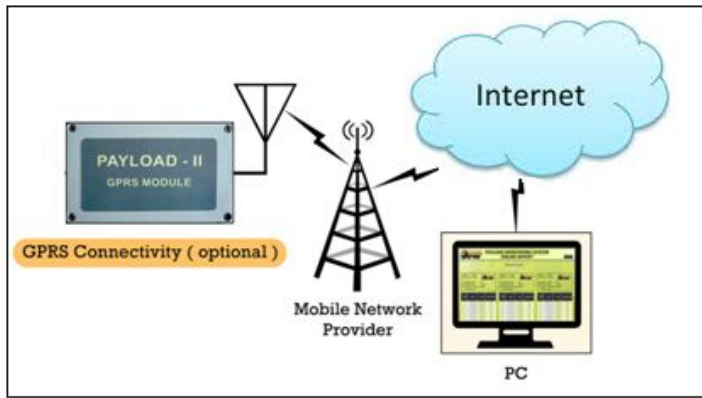

Payload Measuring System Dumpers / Tippers / Wheel loaders

GPRS System

EPOCH Payload system for
Dumpers / Tippers / Wheel loaders
with following option
01. GPRS and GPS
02. USB data download
03. Wifi / Bluetooth/ RF module
05. Data downloading by laptop or PC