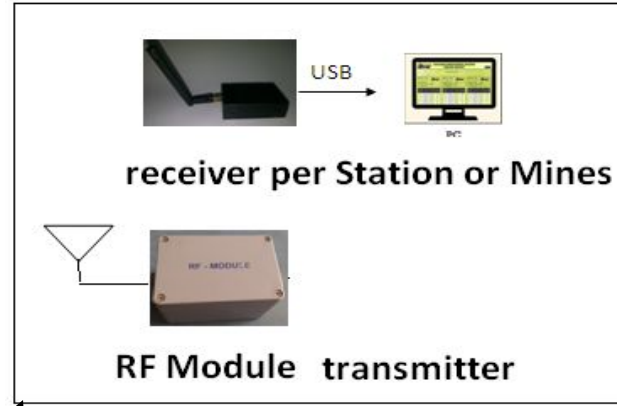

Payload Measuring System Dumpers / Tippers / Wheel loaders

GPRS System

EPOCH Payload system for
Dumpers / Tippers / Wheel loaders
with following option
01. GPRS and GPS
02. USB data download
03. Wifi / Bluetooth/ RF module
05. Data downloading by laptop or PC