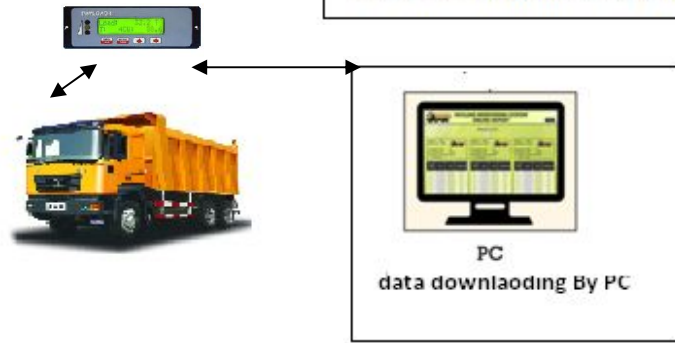

Payload Measuring System Dumpers / Tippers / Wheel loaders

GPRS System

EPOCH Payload system for
Dumpers / Tippers / Wheel loaders
with following option
01. GPRS and GPS
02. USB data download
03. Wifi / Bluetooth/ RF module
05. Data downloading by laptop or PC