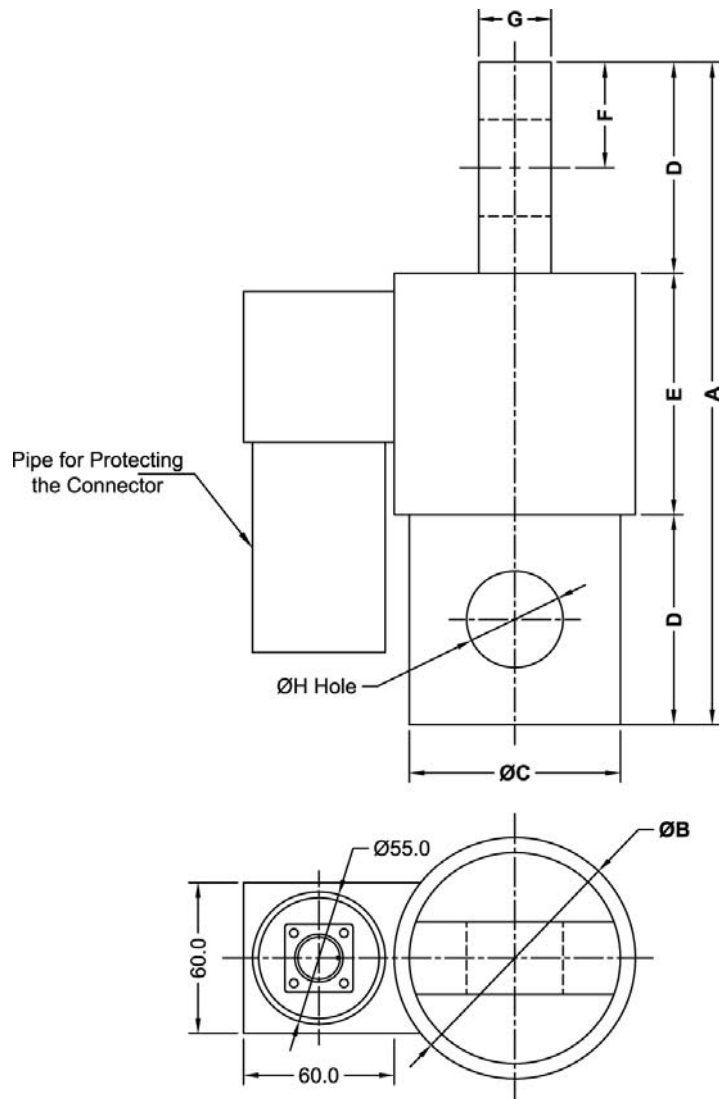

TENSION LOAD CELL MODEL : LTK

SPECIAL FEATURES :

- HIGH ACCURACY
- GOOD RELIABILITY
- ULTRA – PRECISION
- EXCELLENT LINEARITY
- WIDE RANGE
- EASILY INSTALLED
- HIGH REPEATABILITY
- ROBUST BODY

SPECIFICATIONS

MODEL	:	LTK-23 (C2), 33 (C2), 53 (C2), 14 (C2), 153 (C2), 24 (C2), 253 (C2), 34 (C2), 44 (C2), 54 (C2), 64 (C2), 753 (C2) 15 (C2).
Rated Load Capacity	:	0 – 2, 3, 5, 10, 15, 20, 25, 30, 40, 50, 60, 75, 100 TONNE.
Rated Output Sensitivity	:	1 mV/V \pm 0.5%.
Input Resistance	:	350 \pm 10 Ohms.
Output Resistance	:	350 \pm 5 Ohms.
Insulation Resistance	:	> 1000 Mega Ohms.
Humidity Rating	:	MAX 95% RH.
Excitation Voltage	:	10 to 15 Volts DC/AC (RMS).
Non Linearity	:	\pm 0.1 % of Rated Output.
Hysteresis	:	\pm 0.1 % of Rated Output.
Creep	:	\pm 0.1 % of Rated Output.
Non Repeatability	:	\pm 0.1 % of Rated Output.
Zero Balance	:	\pm 5 % of Rated Output.
Operatable Temperature Range	:	- 20°C to 65° C.
Compensated Temperature Range	:	0° C to 55° C.
Temperature Effect on Zero	:	0.01 % of Rated Output/°C.
Temperature Effect on Output	:	0.01 % of Rated Output/°C.
Over Load Rating, Safe	:	150 % of Rated Capacity.
Over Load Rating (Ultimate)	:	200 % of Rated Capacity.
Maximum Side Load Allowed	:	1 % of Rated Capacity.

Dimensions :

CAPACITY	A	ØB	ØC	D	E	F	G	ØH
2, 3, 5 Tonne	210.0	Ø75.0	Ø65.0	65.0	80.0	32.5	28.0	Ø35.0
10, 15 Tonne	280.0	Ø75.0	Ø65.0	100.0	80.0	50.0	30.0	Ø40.0
20, 25 Tonne	320.0	Ø97.0	Ø85.0	120.0	80.0	60.0	50.0	Ø55.0
30, 40 Tonne	360.0	Ø122.0	Ø110.0	140.0	80.0	70.0	60.0	Ø66.0
50, 60 Tonne	400.0	Ø166.0	Ø150.0	155.0	90.0	77.5	75.0	Ø75.0
75, 100 Tonne	410.0	Ø176.0	Ø160.0	160.0	90.0	80.0	80.0	Ø80.0